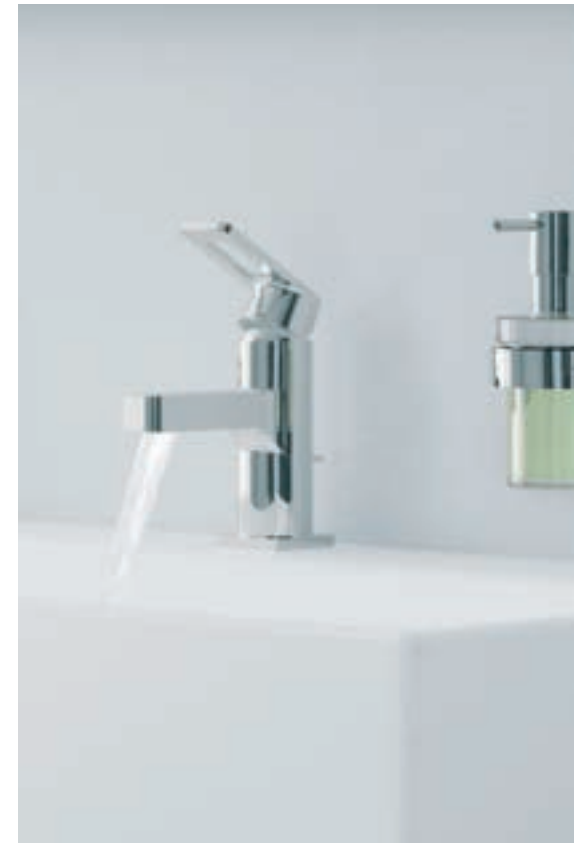

NEW

Architecture, fashion and lifestyle trends all play a role in the evolution of interior spaces – a cross-pollination of design styles and references which influences the way we live. The creation of hybrid spaces is yet another way of communicating our personality and beliefs to those around us.