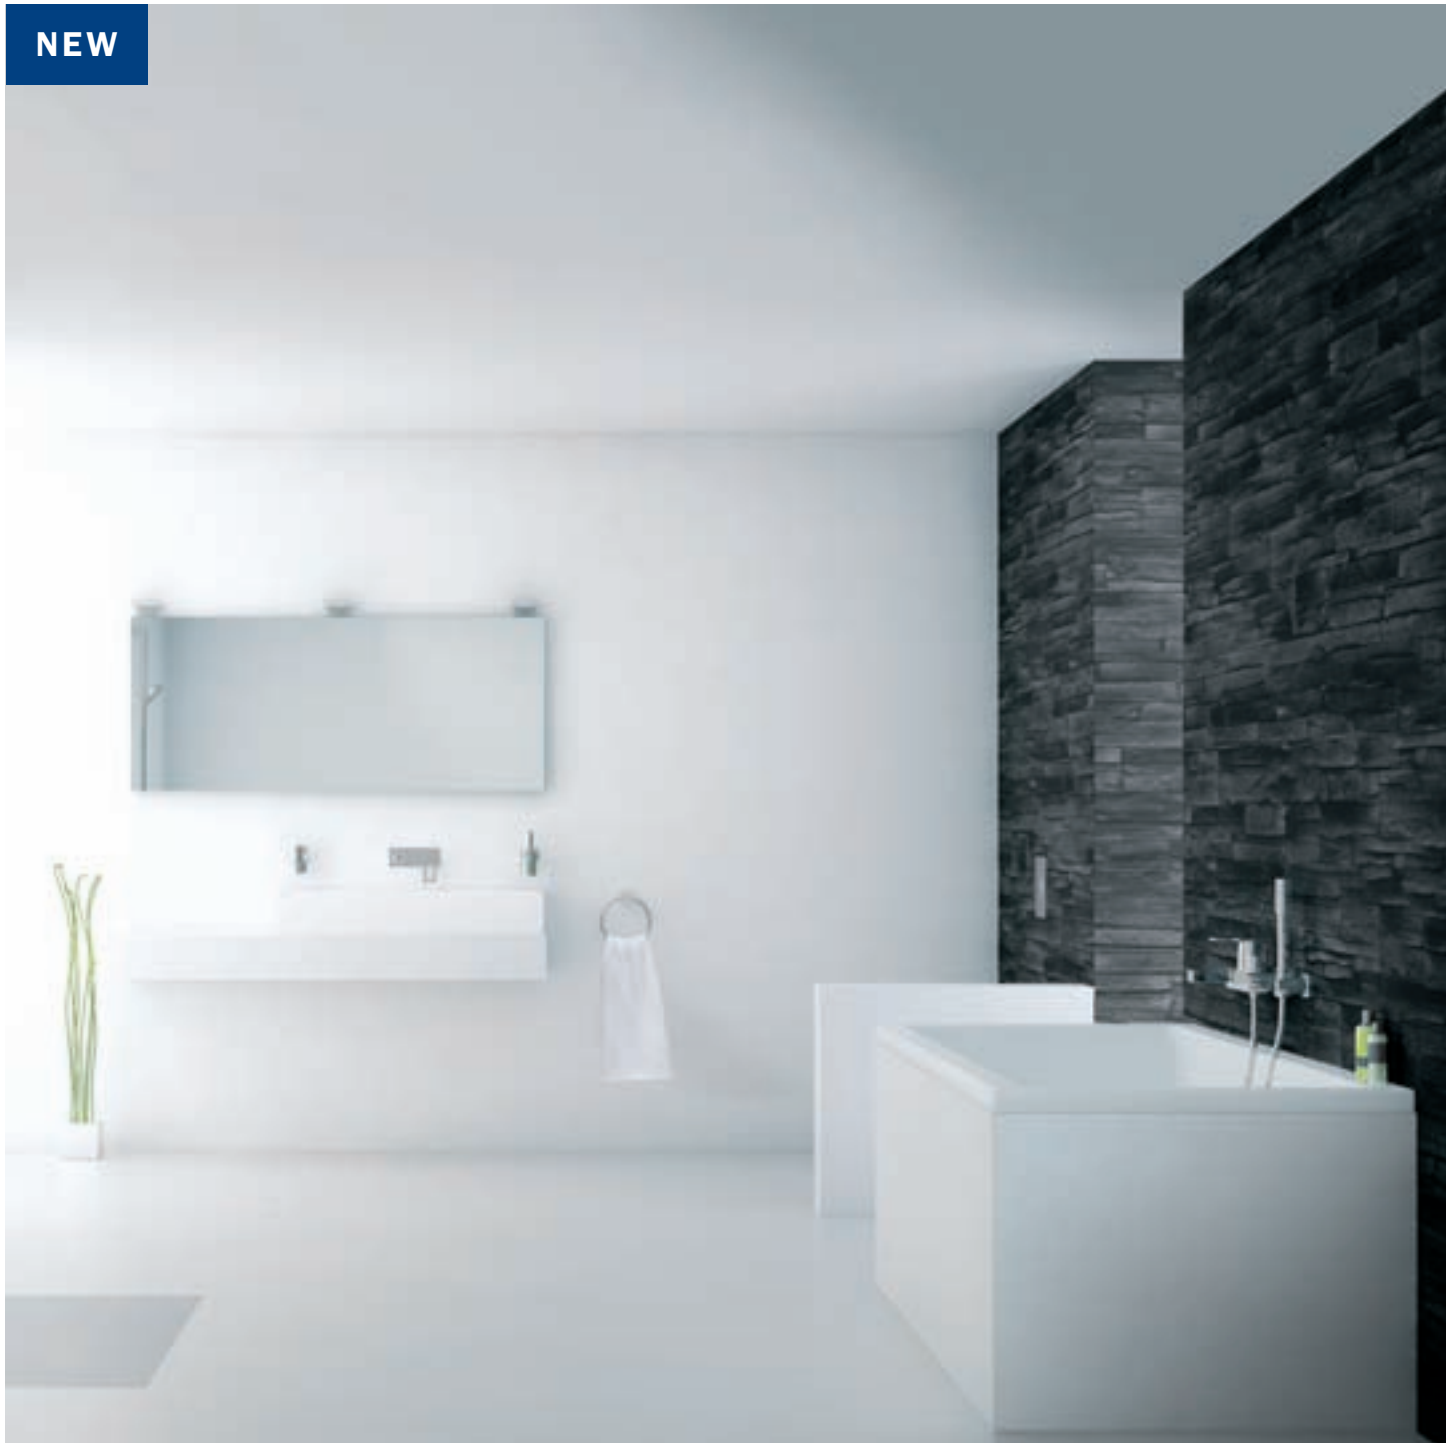

NEW

Architecture, fashion and lifestyle trends all play a role in the evolution of interior spaces – a cross-pollination of design styles and references which influences the way we live. The creation of hybrid spaces is yet another way of communicating our personality and beliefs to those around us.