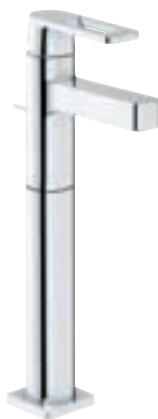

19.455.000 + 35.501.000
Shower mixer

32.633.000
Basin mixer vessel spout

19.479.000
2-hole basin mixer