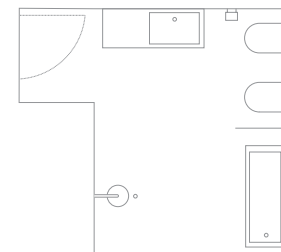

GROHE Quadra

Featuring an ergonomically loop-shaped lever, the streamlined profile of Quadra makes a bold iconic statement. A fully-integrated mousseur maintains the purity of the design, delivering comfort to the user and clarity to the bathing space. Soft radii reflect the move towards products that adhere to a Minimalist aesthetic, bringing a human element to their design and the spaces in which they are used.